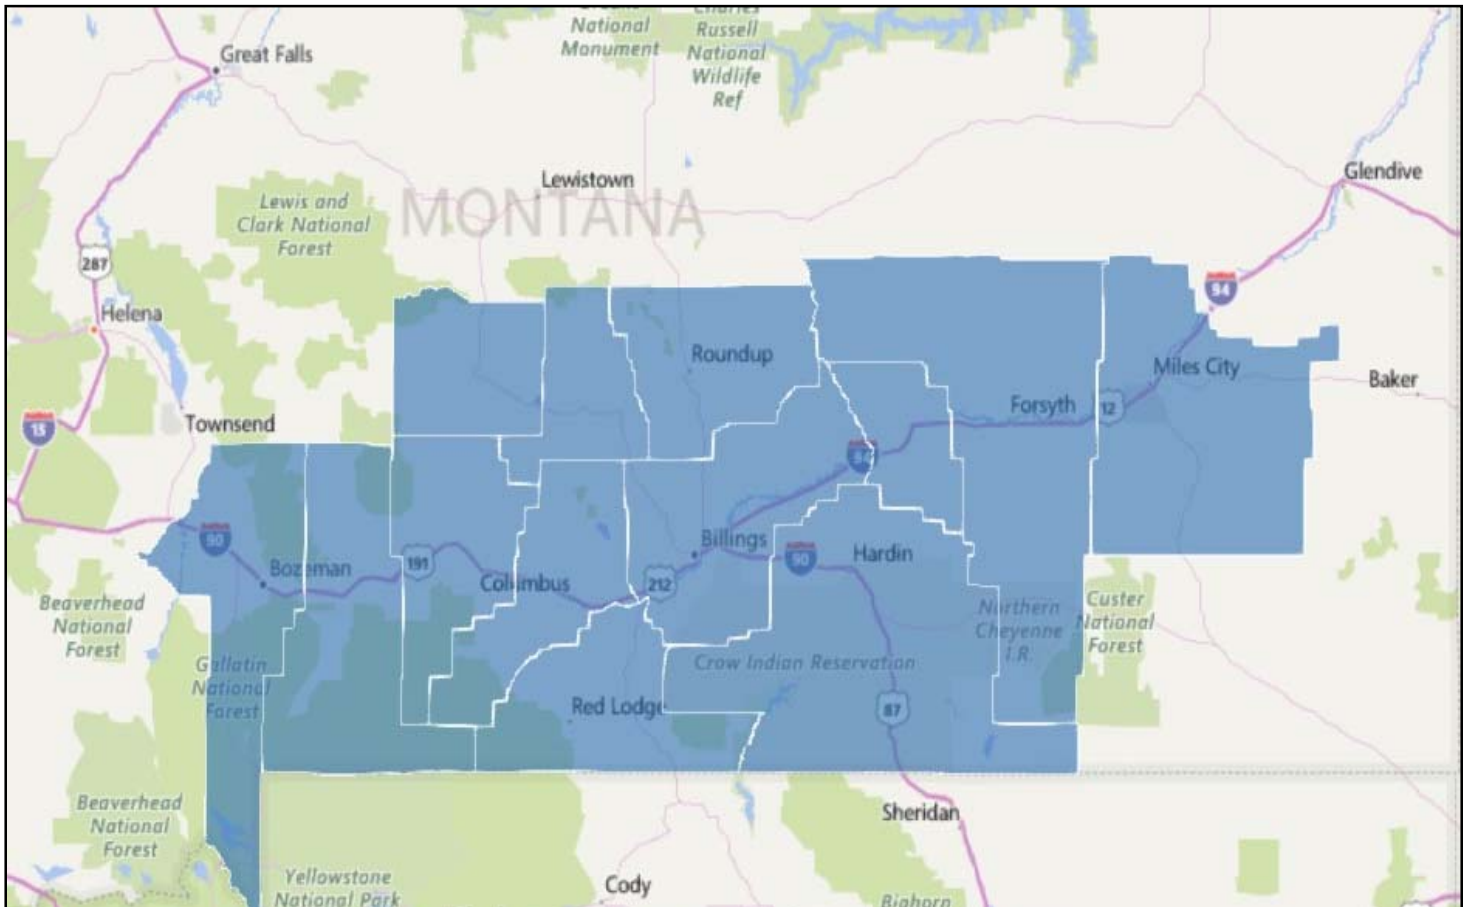

Sibanye-Stillwater Health Partners Service Area

Service Area is in Blue

County	County
Custer	Sweet Grass
Musselshell	Stillwater
Rosebud	Carbon
Golden Valley	Yellowstone
Wheatland	Big Horn
Gallatin	Treasure
Park	